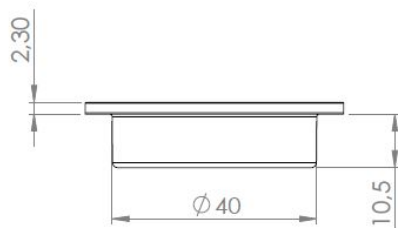

PRODUCT SHEET

Description:

Door Pull Handle SS201, $\varnothing 50 \times 13 \text{mm}$, Bore $\varnothing 40 \text{mm}$, Brushed

Item number:

17.01.700-0

Units	Box	Carton	HS Code	Barcode
Pcs.	10	200	8302420090	

5704866493468

SISO A/S

Mileparken 11
DK-2740 Skovlunde
Denmark
VAT: DK 24786013

Phone +45 45 830 900

www.siso.dk
siso@siso.dk

Danske Bank
Nytorv Branch
Copenhagen
SWIFT: DABADKKK

Account no.
4180 3112 112936
IBAN Account
DK7230003112112936