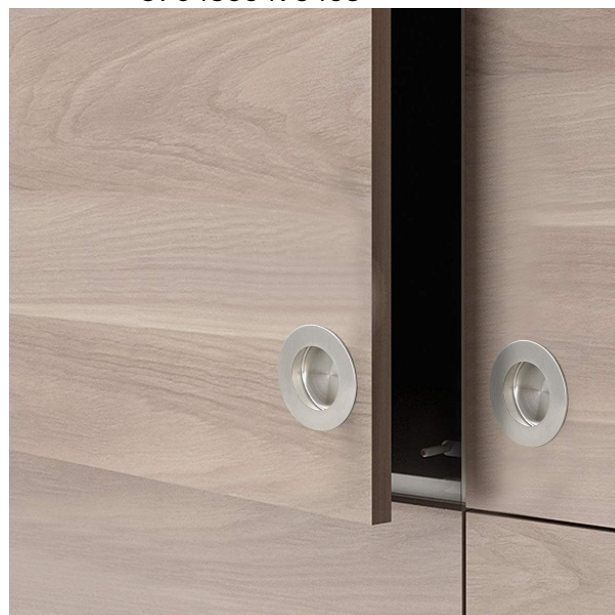

PRODUCT SHEET

Description:

Door Pull Handle SS201, $\varnothing 50 \times 13 \text{mm}$, Bore $\varnothing 40 \text{mm}$, Brushed

Item number:

17.01.700-0

Units	Box	Carton	HS Code	Barcode
Pcs.	10	200	8302420090	

5704866493468

SISO A/S

Mileparken 11
DK-2740 Skovlunde
Denmark
VAT: DK 24786013

Phone +45 45 830 900

www.siso.dk
siso@siso.dk

Danske Bank
Nytorv Branch
Copenhagen
SWIFT: DABADKKK

Account no.
4180 3112 112936
IBAN Account
DK7230003112112936